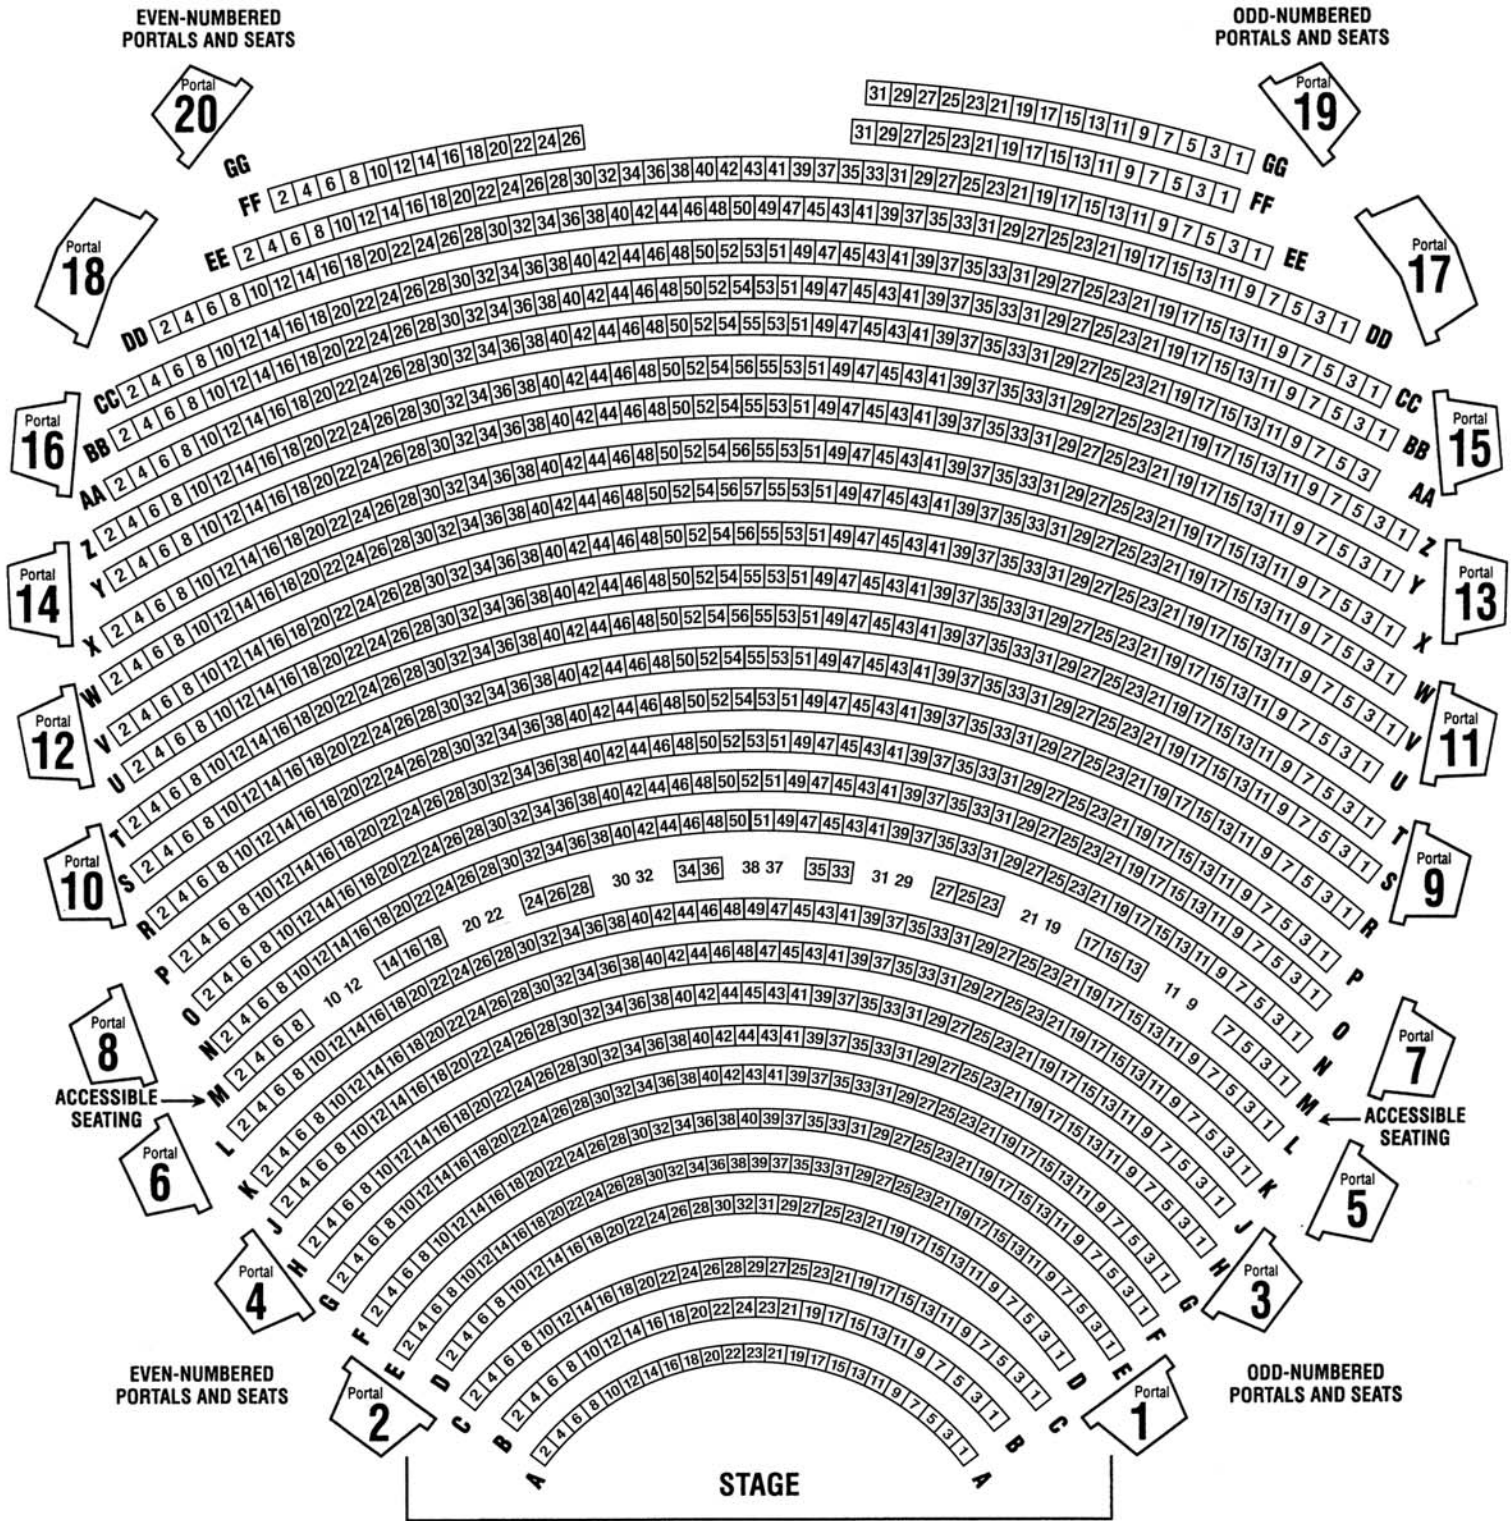

LYELL B. CLAY CONCERT THEATRE

West Virginia University
Morgantown, WV

EVEN-NUMBERED
PORTALS AND SEATS

ODD-NUMBERED
PORTALS AND SEATS

Portal
20

Portal
19

GG

GG

ACCESSIBLE SEATING

EVEN-NUMBERED
PORTALS AND SEATS

ODD-NUMBERED
PORTALS AND SEATS