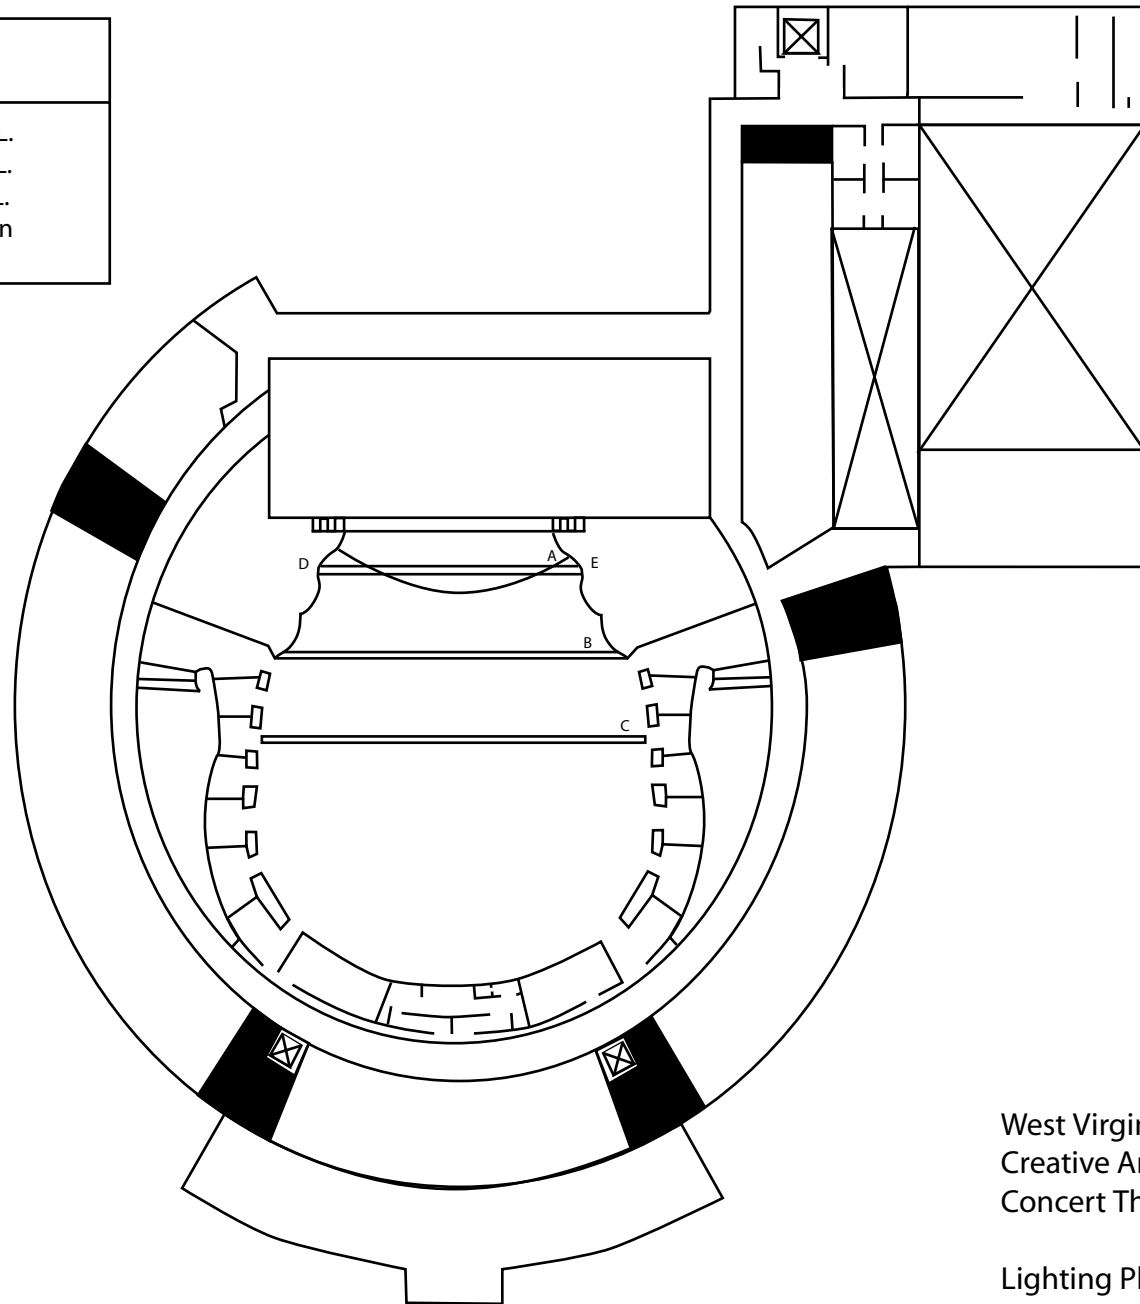

LEGEND

- A - 1st Beam 13'-0" from P.L.
- B - 2nd Beam 34'-0" from P.L.
- C - 3rd Beam 55'-0" from P.L.
- D - Stage Right Port Position
- E - Stage Left Port Position

West Virginia University
Creative Arts Center
Concert Theatre

Lighting Plot