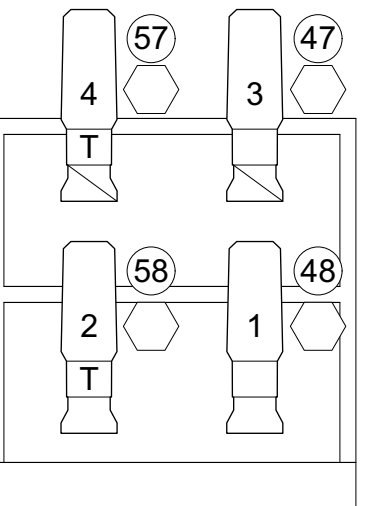

HL Port Upper

HR Port Upper

BOOTH SIDE

HL Port Mid

HR Port Mid

HL Port Lower

HR Port Lower

CANADY CREATIVE ARTS CENTER, WEST VIRGINIA UNIVERSITY, MORGANTOWN, W.Va.

**LYELL B. CLAY CONCERT THEATRE**

**REP LIGHT PLOT - HOUSE**

0' 1' 2'

DIRECTED BY:  
DESIGN BY: J. WHOOLERY  
SCALE: 1/2" = 1'

DATE: 3/9/2023

SHEET NO.  
**2**  
OF 2  
REVISED: