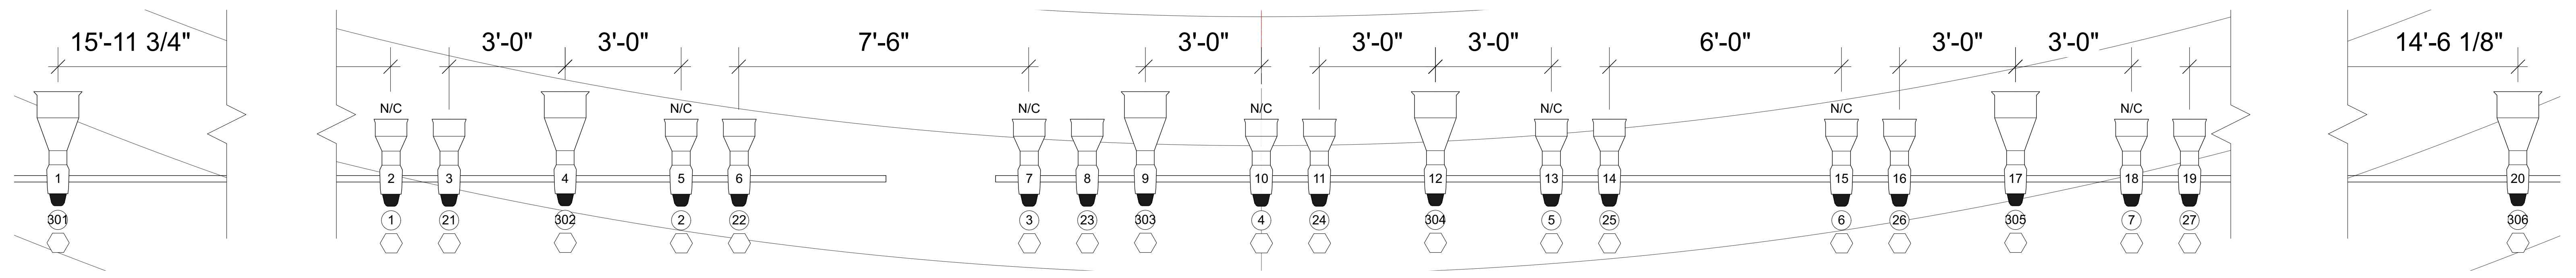

HL Port Upper

HR Port Upper

BOOTH SIDE

HL Port Mid

HR Port Mid

HL Port Lower

HR Port Lower

CANADY CREATIVE ARTS CENTER, WEST VIRGINIA UNIVERSITY, MORGANTOWN, W.Va.

**LYELL B. CLAY CONCERT THEATRE**

**REP LIGHT PLOT - HOUSE**

0' 1' 2'

DIRECTED BY:  
DESIGN BY: J. WHOOLERY  
SCALE: 1/2" = 1'

DATE: 3/9/2023

SHEET NO.  
**2**  
OF 2  
REVISED: