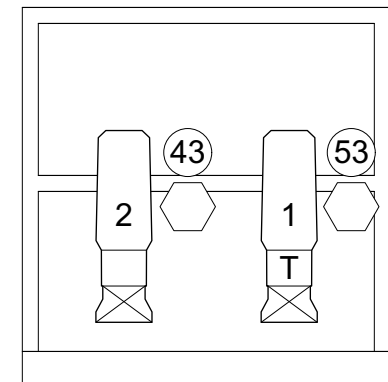

HL Port Upper

HR Port Upper

BOOTH SIDE

HL Port Mid

HR Port Mid

HL Port Lower

HR Port Lower

CANADY CREATIVE ARTS CENTER, WEST VIRGINIA UNIVERSITY, MORGANTOWN, W.Va.

**LYELL B. CLAY CONCERT THEATRE**

**REP LIGHT PLOT - HOUSE**

0' 1' 2'

DIRECTED BY:  
DESIGN BY: J. WHOOLERY  
SCALE: 1/2" = 1'

DATE: 3/9/2023

SHEET NO.  
**2**  
OF 2  
REVISED: