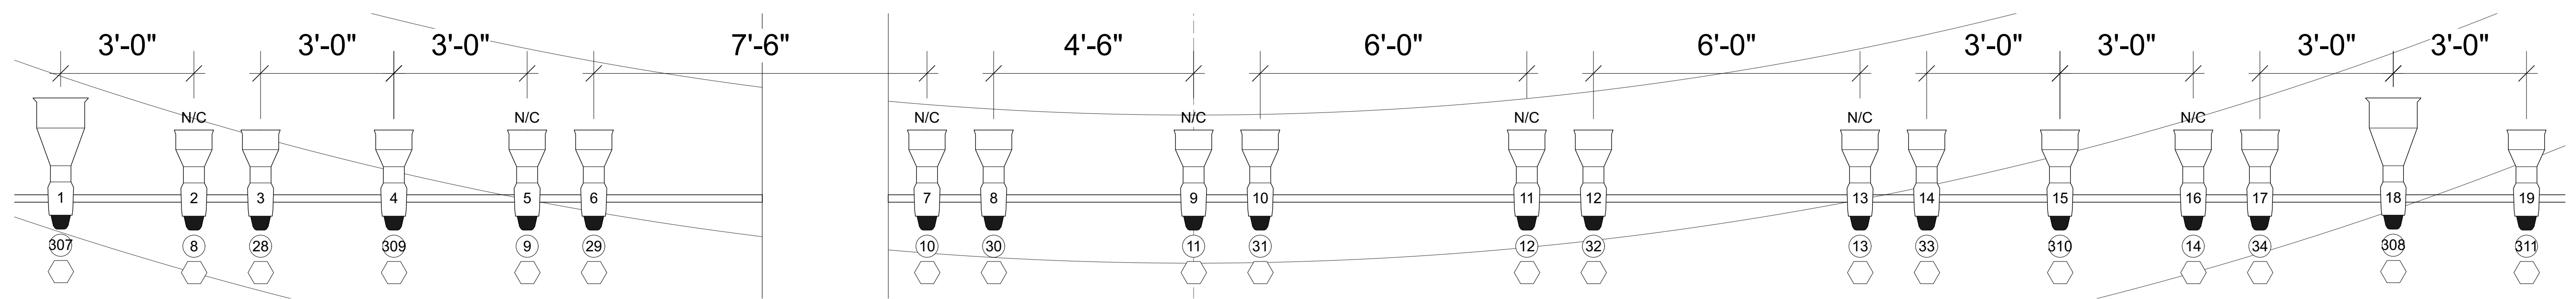

HL Port Upper

HR Port Upper

BOOTH SIDE

HL Port Mid

HR Port Mid

HL Port Lower

HR Port Lower

CANADY CREATIVE ARTS CENTER, WEST VIRGINIA UNIVERSITY, MORGANTOWN, W.Va.

**LYELL B. CLAY CONCERT THEATRE**

**REP LIGHT PLOT - HOUSE**

0' 1' 2'

DIRECTED BY:  
DESIGN BY: J. WHOOLERY  
SCALE: 1/2" = 1'

DATE: 3/9/2023

SHEET NO.  
**2**  
OF 2  
REVISED: