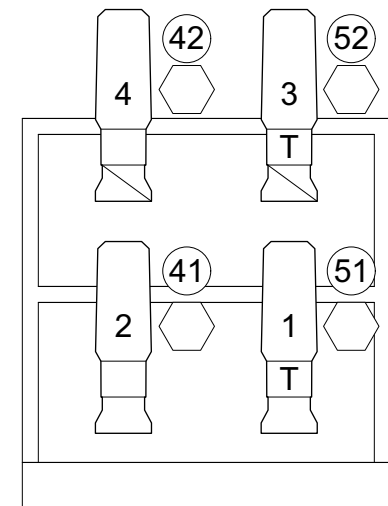

HL Port Upper

HR Port Upper

BOOTH SIDE

HL Port Mid

HR Port Mid

HL Port Lower

HR Port Lower

CANADY CREATIVE ARTS CENTER, WEST VIRGINIA UNIVERSITY, MORGANTOWN, W.Va.

**LYELL B. CLAY CONCERT THEATRE**

**REP LIGHT PLOT - HOUSE**

0' 1' 2'

DIRECTED BY:  
DESIGN BY: J. WHOOLERY  
SCALE: 1/2" = 1'

DATE: 3/9/2023

SHEET NO.  
**2**  
OF 2  
REVISED: