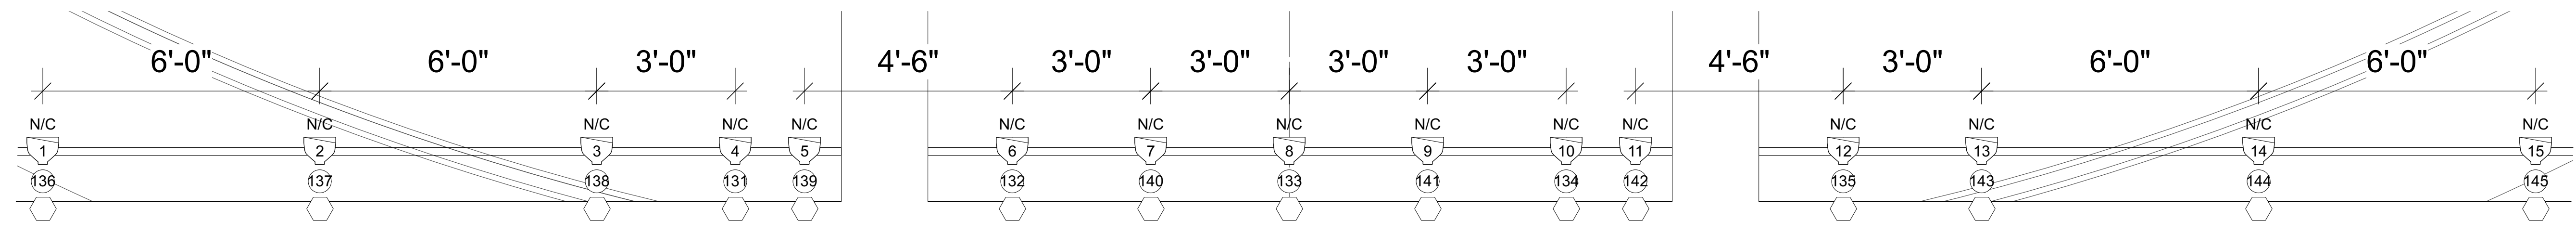

HL Port Upper

HR Port Upper

BOOTH SIDE

HL Port Mid

HR Port Mid

HL Port Lower

HR Port Lower

CANADY CREATIVE ARTS CENTER, WEST VIRGINIA UNIVERSITY, MORGANTOWN, W.Va.

**LYELL B. CLAY CONCERT THEATRE**

**REP LIGHT PLOT - HOUSE**

0' 1' 2'

DIRECTED BY:  
DESIGN BY: J. WHOOLERY  
SCALE: 1/2" = 1'

DATE: 3/9/2023

SHEET NO.  
**2**  
OF 2  
REVISED: