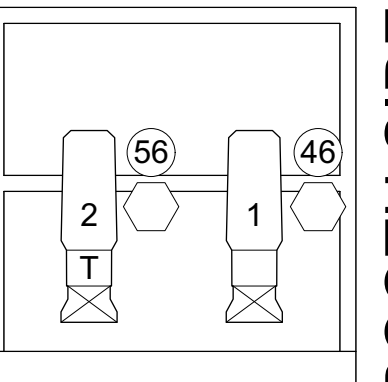

HL Port Upper

HR Port Upper

BOOTH SIDE

HL Port Mid

HR Port Mid

HL Port Lower

HR Port Lower

CANADY CREATIVE ARTS CENTER, WEST VIRGINIA UNIVERSITY, MORGANTOWN, W.Va.

**LYELL B. CLAY CONCERT THEATRE**

**REP LIGHT PLOT - HOUSE**

0' 1' 2'

DIRECTED BY:  
DESIGN BY: J. WHOOLERY  
SCALE: 1/2" = 1'

DATE: 3/9/2023

SHEET NO.  
**2**  
OF 2  
REVISED: